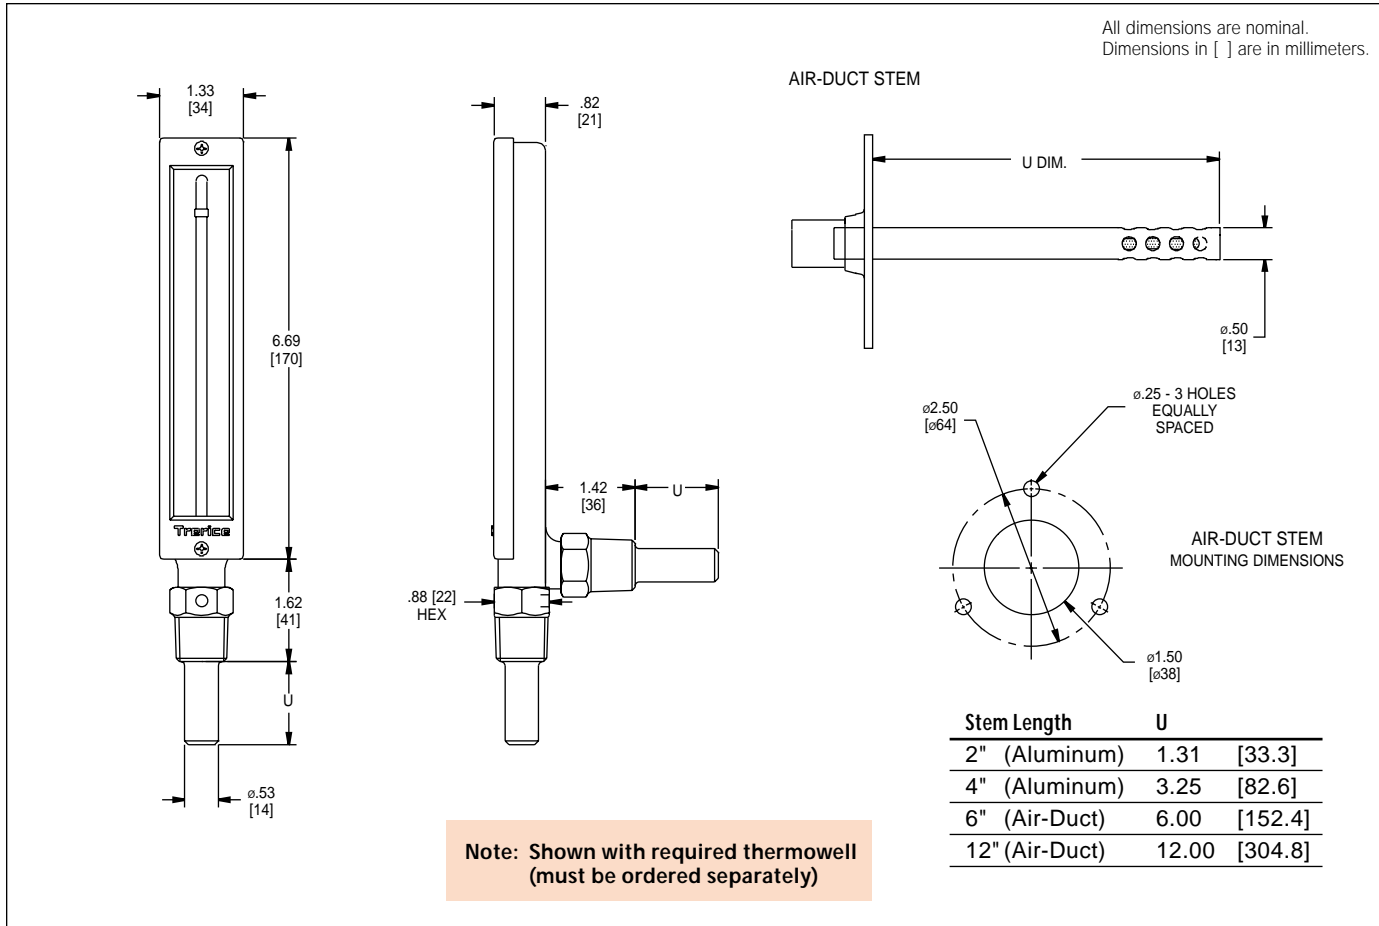

Econo Thermometer

Standard Available Ranges

Fahrenheit Ranges		Celsius Ranges		Dual Scale Ranges		Fahrenheit		Celsius	
Range Code	Range	Range Code	Range	Range Code	Range	Figure Intervals	Minor Divisions	Figure Intervals	Minor Divisions
01	-40° to 110°F	17	-40° to 40°C	41	-40° to 110°F & -40° to 40°C	20°	2°	10°	1°
03	30° to 130°F	25	0° to 55°C	43	30° to 130°F & 0° to 55°C	10°	1°	10°	1°
06	30° to 180°F	27	0° to 82°C	46	30° to 180°F & 0° to 82°C	20°	2°	10°	1°
07	30° to 240°F	19	0° to 115°C	47	30° to 240°F & 0° to 115°C	20°	2°	10°	1°
08	30° to 300°F	20	0° to 150°C	48	30° to 300°F & 0° to 150°C	30°	5°	10°	2°
09	50° to 400°F	28	10° to 205°C	49	50° to 400°F & 10° to 205°C	50°	5°	20°	2°
13	200° to 500°F	32	93° to 260°C	53	200° to 500°F & 93° to 260°C	25°	5°	10°	2°