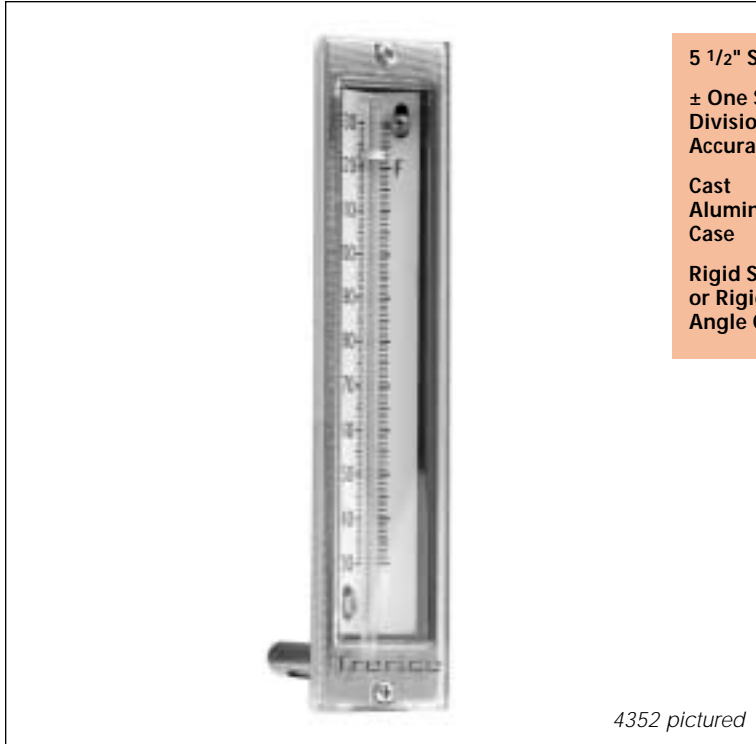

Econo Thermometer

4352 pictured

5 1/2" Scale
 ± One Scale
 Division
 Accuracy
 Cast
 Aluminum
 Case
 Rigid Straight
 or Rigid 90°
 Angle Case

The Trerice Econo Thermometer provides accuracy and durability at an economical price. This mercury-in-glass thermometer has a durable cast aluminum case and a polycarbonate frame front and window. Rigid straight and rigid 90° angle cases are available.

Optional features are also available. Please consult the Options Section for details.

Trerice Econo Thermometers (air-duct stem excluded) have no external mounting hardware, and as such, require the use of a thermowell, which is attached to the stem via a set screw. The thermowell must be ordered separately – please consult the Thermowell Section of this catalog.

Specifications

Models 4350 (Rigid Straight) 4352 (Rigid 90° Angle)	Stem Aluminum or air-duct style available Connection Use of thermowell required (must be ordered separately) Air-duct stem has mounting flange with 3 bolt holes	Window Polycarbonate frame front Tube Lens front, red appearing mercury Scale Aluminum, white background with black graduations and markings	Accuracy ±1 scale division Approximate Shipping Weight 0.5 lbs [0.23 kg]
--	--	--	---

How to Order

Sample Order Number 435010207
 4350

Model	Stem Style	Stem Length	Specific Range
4350	5 1/2" Straight	02 2"	See Standard Available Ranges (over)
4352	5 1/2" 90° Angle	04 4" } Aluminum Stem	
		06 6" } Air-Duct Stem	
		12 12" }	